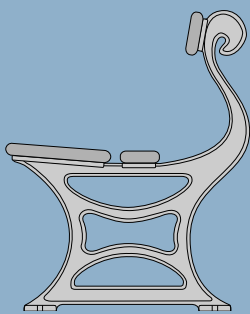

CAST SEATING

Our seats are 1.8m long as standard and have been ergonomically designed to give a comfortable seating position. Other sizes are achievable, most commonly 2.4m and 3.6m. In these cases an intermediate centre leg is utilised.

521