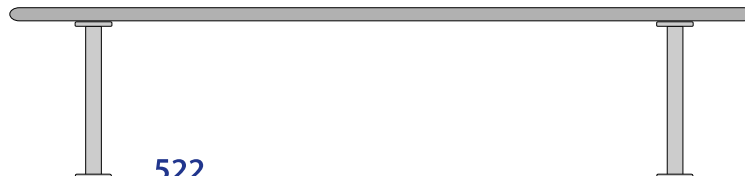

CAST SEATING

Our seats are 1.8m long as standard and have been ergonomically designed to give a comfortable seating position. Other sizes are achievable, most commonly 2.4m and 3.6m. In these cases an intermediate centre leg is utilised.

522