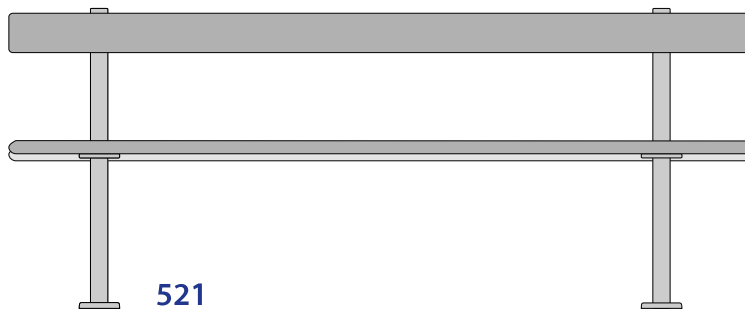

CAST SEATING

Our seats are 1.8m long as standard and have been ergonomically designed to give a comfortable seating position. Other sizes are achievable, most commonly 2.4m and 3.6m. In these cases an intermediate centre leg is utilised.

521