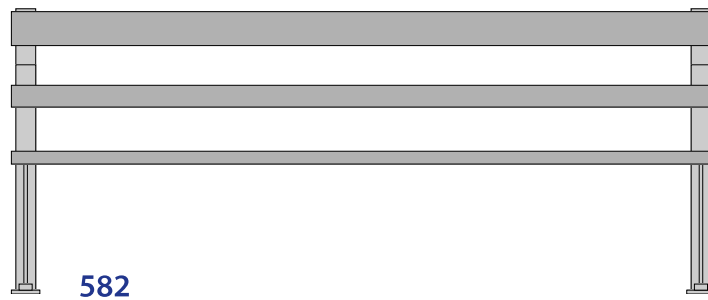

CAST SEATING

The utilitarian design of seat type 582 allows it to be used for many applications. This seat is often used in roadside applications and can be seen on many village greens around the country.

Product dimensions

	depth mm	height mm
582	550	750
583	550	800

582

583

583 is available with or without arm rests

583