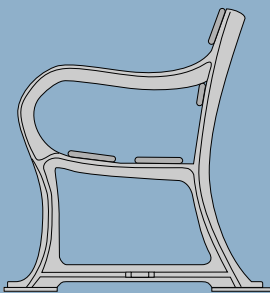

CAST SEATING

The utilitarian design of seat type 582 allows it to be used for many applications. This seat is often used in roadside applications and can be seen on many village greens around the country.

Product dimensions

	depth mm	height mm
582	550	750
583	550	800

582

583

583 is available with or without arm rests

583