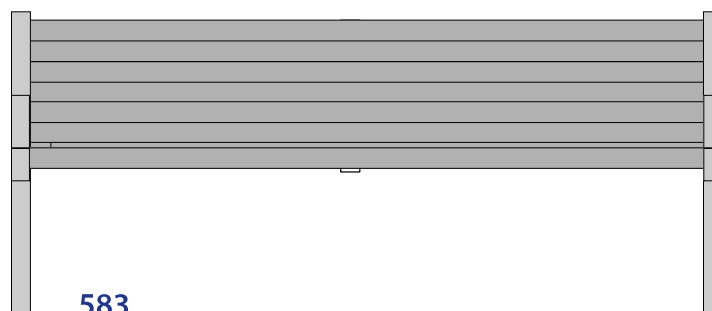

Product dimensions

	depth mm	height mm
582	550	750
583	550	800

582

583

583 is available with or without arm rests

583